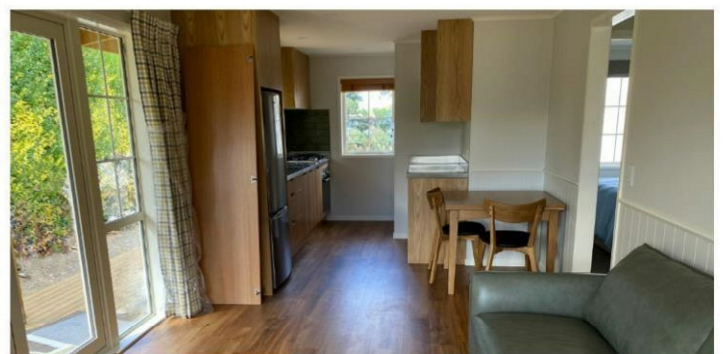

COMPACT CLASSIC COTTAGES

50m²

Our charming Compact COTTAGE CO Cottages are a quality product which offer a simple, yet modern solution to easy living. In this 50m² size we offer four different options with two set styles - the Classics and the Moderns. And with the typical modern fixtures, floor coverings, architraves, T&G panelling with dado, laundry and double glazing - these spaces are transformed into a warm and inviting place to call home.

The Classics

These two designs are set out in a classic style with living in the front and bedrooms in the back, with a choice of a galley or island kitchen.

CLASSIC | 2 Bedroom | Island kitchen

Island bench with extra storage available

CLASSIC | 2 Bedroom | Galley Kitchen

SIZE: 8.2m x 6.1m + 9.8m² verandah