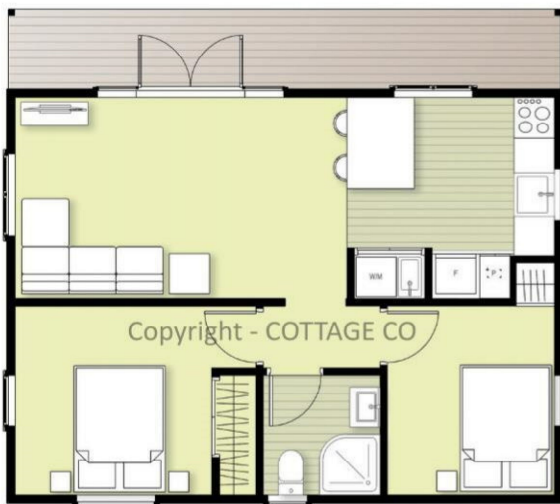

COMPACT CLASSIC COTTAGES

50m²

Our charming Compact COTTAGE CO Cottages are a quality product which offer a simple, yet modern solution to easy living. In this 50m² size we offer four different options with two set styles - the Classics and the Moderns. And with the typical modern fixtures, floor coverings, architraves, T&G panelling with dado, laundry and double glazing - these spaces are transformed into a warm and inviting place to call home.

The Classics

These two designs are set out in a classic style with living in the front and bedrooms in the back, with a choice of a galley or island kitchen.

CLASSIC | 2 Bedroom | Island kitchen

Island bench with extra storage available

CLASSIC | 2 Bedroom | Galley Kitchen

SIZE: 8.2m x 6.1m + 9.8m² verandah