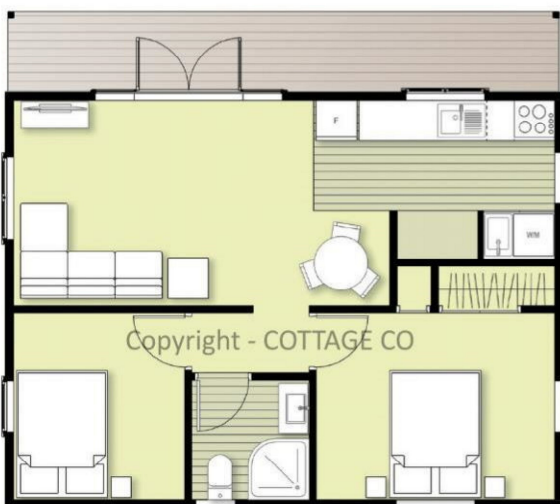

COMPACT CLASSIC COTTAGES

50m²

Our charming Compact COTTAGE CO Cottages are a quality product which offer a simple, yet modern solution to easy living. In this 50m² size we offer four different options with two set styles - the Classics and the Moderns. And with the typical modern fixtures, floor coverings, architraves, T&G panelling with dado, laundry and double glazing - these spaces are transformed into a warm and inviting place to call home.

The Classics

These two designs are set out in a classic style with living in the front and bedrooms in the back, with a choice of a galley or island kitchen.

CLASSIC | 2 Bedroom | Island kitchen

Island bench with extra storage available

CLASSIC | 2 Bedroom | Galley Kitchen

SIZE: 8.2m x 6.1m + 9.8m² verandah