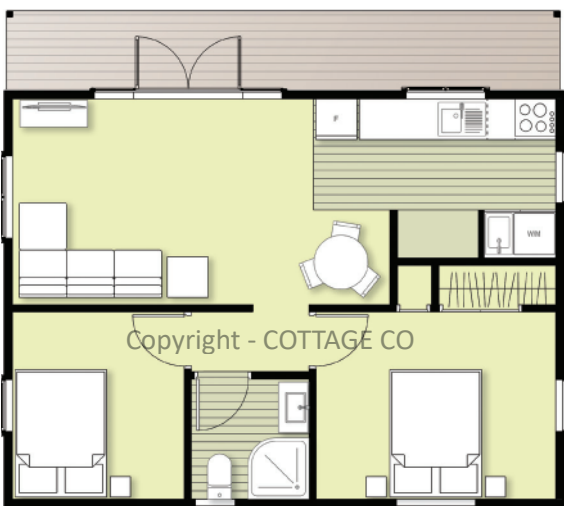

COMPACT ONE & TWO BED COTTAGES

50m²

Our charming Compact **COTTAGE CO** Cottages are a quality product which offer a simple, yet modern solution to easy living. In this size we offer four different options. The first two have a modern and open plan layout with different room configurations, and the other two designs are set out in a more classic style with living in the front and bedrooms in the back. Kitchens provide some variety also and dining and living areas all open out onto a full length verandah and deck which you can sit out on and soak up the morning and afternoon sun. The typical modern fixtures, floor coverings, architraves, T&G panelling with dado, laundry and double glazing also help to transform this space into a warm and inviting place to call home.

So come in and take a walk through one and talk to us about various options to make this cottage yours.

MODERN | 1 Bedroom - open plan living

MODERN | 2 Bedroom - open plan living
Alternative L-shaped kitchen option available.

CLASSIC | 2 Bedroom | Galley Kitchen

CLASSIC | 2 Bedroom | Island kitchen

SIZE: 8.2m x 6.1m + 9.8m² verandah

COMPACT ONE & TWO BED COTTAGES

50m²