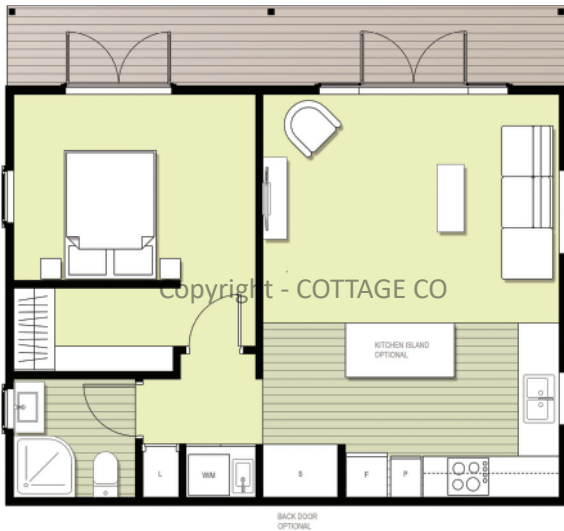

COMPACT ONE & TWO BED COTTAGES

50m²

Our charming Compact **COTTAGE CO** Cottages are a quality product which offer a simple, yet modern solution to easy living. In this size we offer four different options. The first two have a modern and open plan layout with different room configurations, and the other two designs are set out in a more classic style with living in the front and bedrooms in the back. Kitchens provide some variety also and dining and living areas all open out onto a full length verandah and deck which you can sit out on and soak up the morning and afternoon sun. The typical modern fixtures, floor coverings, architraves, T&G panelling with dado, laundry and double glazing also help to transform this space into a warm and inviting place to call home.

So come in and take a walk through one and talk to us about various options to make this cottage yours.

MODERN | 1 Bedroom - open plan living

MODERN | 2 Bedroom - open plan living
Alternative L-shaped kitchen option available.

CLASSIC | 2 Bedroom | Galley Kitchen

CLASSIC | 2 Bedroom | Island kitchen

SIZE: 8.2m x 6.1m + 9.8m² verandah

COMPACT ONE & TWO BED COTTAGES

50m²