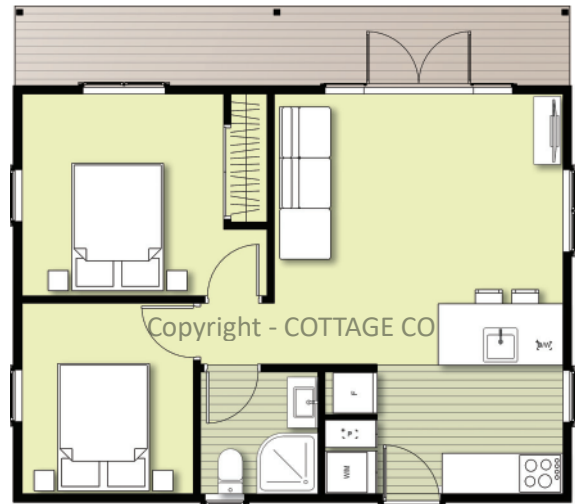

COMPACT ONE & TWO BED COTTAGES

50m²

Our charming Compact **COTTAGE CO** Cottages are a quality product which offer a simple, yet modern solution to easy living. In this size we offer four different options. The first two have a modern and open plan layout with different room configurations, and the other two designs are set out in a more classic style with living in the front and bedrooms in the back. Kitchens provide some variety also and dining and living areas all open out onto a full length verandah and deck which you can sit out on and soak up the morning and afternoon sun. The typical modern fixtures, floor coverings, architraves, T&G panelling with dado, laundry and double glazing also help to transform this space into a warm and inviting place to call home.

So come in and take a walk through one and talk to us about various options to make this cottage yours.

MODERN | 1 Bedroom - open plan living

MODERN | 2 Bedroom - open plan living
Alternative L-shaped kitchen option available.

CLASSIC | 2 Bedroom | Galley Kitchen

CLASSIC | 2 Bedroom | Island kitchen

SIZE: 8.2m x 6.1m + 9.8m² verandah

COMPACT ONE & TWO BED COTTAGES

50m²