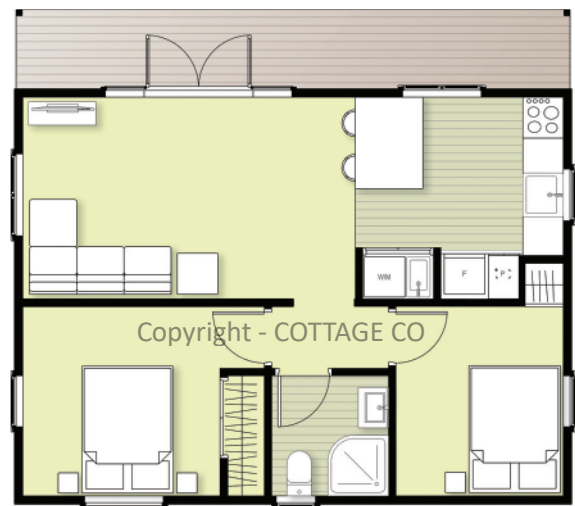

COMPACT ONE & TWO BED COTTAGES

50m²

Our charming Compact **COTTAGE CO** Cottages are a quality product which offer a simple, yet modern solution to easy living. In this size we offer four different options. The first two have a modern and open plan layout with different room configurations, and the other two designs are set out in a more classic style with living in the front and bedrooms in the back. Kitchens provide some variety also and dining and living areas all open out onto a full length verandah and deck which you can sit out on and soak up the morning and afternoon sun. The typical modern fixtures, floor coverings, architraves, T&G panelling with dado, laundry and double glazing also help to transform this space into a warm and inviting place to call home.

So come in and take a walk through one and talk to us about various options to make this cottage yours.

MODERN | 1 Bedroom - open plan living

MODERN | 2 Bedroom - open plan living
Alternative L-shaped kitchen option available.

CLASSIC | 2 Bedroom | Galley Kitchen

CLASSIC | 2 Bedroom | Island kitchen

SIZE: 8.2m x 6.1m + 9.8m² verandah

COMPACT ONE & TWO BED COTTAGES

50m²