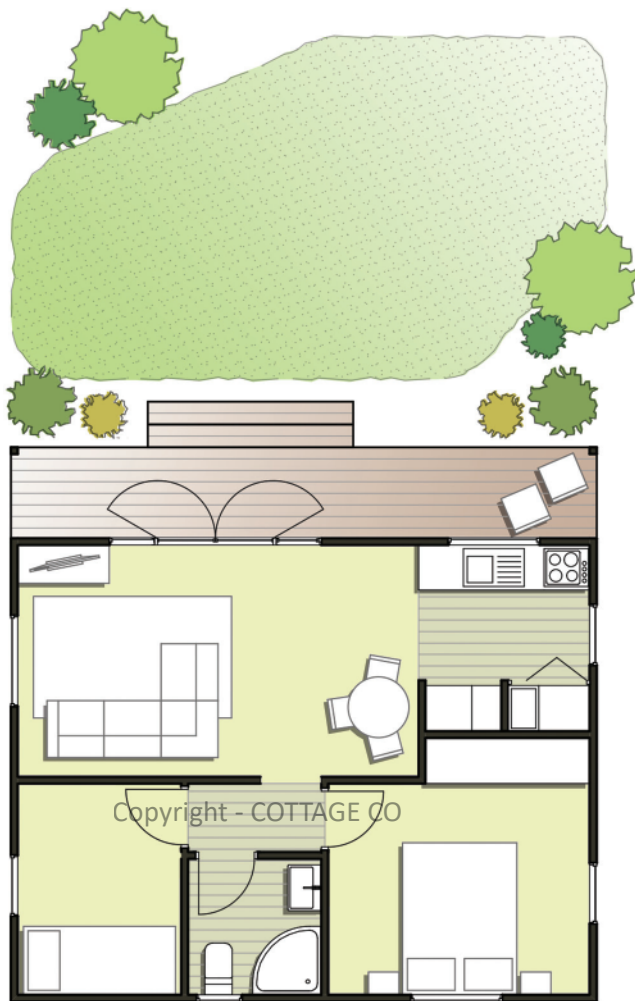

COMPACT TWO BEDROOM COTTAGE

Our charming, compact two bedroom **COTTAGE CO** cottages are a quality product which offer a simple, yet modern solution to easy living. They provide for a double bedroom with great light and built in storage as well as a single room or study. The open plan kitchen, dining and living areas open out onto a full length, verandah and deck which you can sit out on and soak up the morning and afternoon sun. The typical modern bathroom fixtures, floor coverings, architraves, T & G panelling with dado, laundry and double glazing also all help to transform this space into a warm and inviting place to call home.

So come in and take a walk through one and talk to us about various options to make this cottage yours.

SIZE: 6.1 x 7.7m + 9.2m² verandah

WHAT YOU GET

- A fully transportable home
- Made to order to suit your selections
- Quality workmanship
- Full design and delivery solution
- Fully compliant to NZ Building Codes
- Aluminum double glazing
- Low maintenance cladding
- Fully insulated timber framed construction with external plywood bracing to suit even in the highest wind and earthquake zones
- Exterior window facings and sills
- Gas hot water (for hot water on demand)
- Fully fitted kitchen and bathroom
- French doors
- LED lighting throughout
- Decking and steps

COMPACT TWO BEDROOM COTTAGE

WHERE WE DELIVER